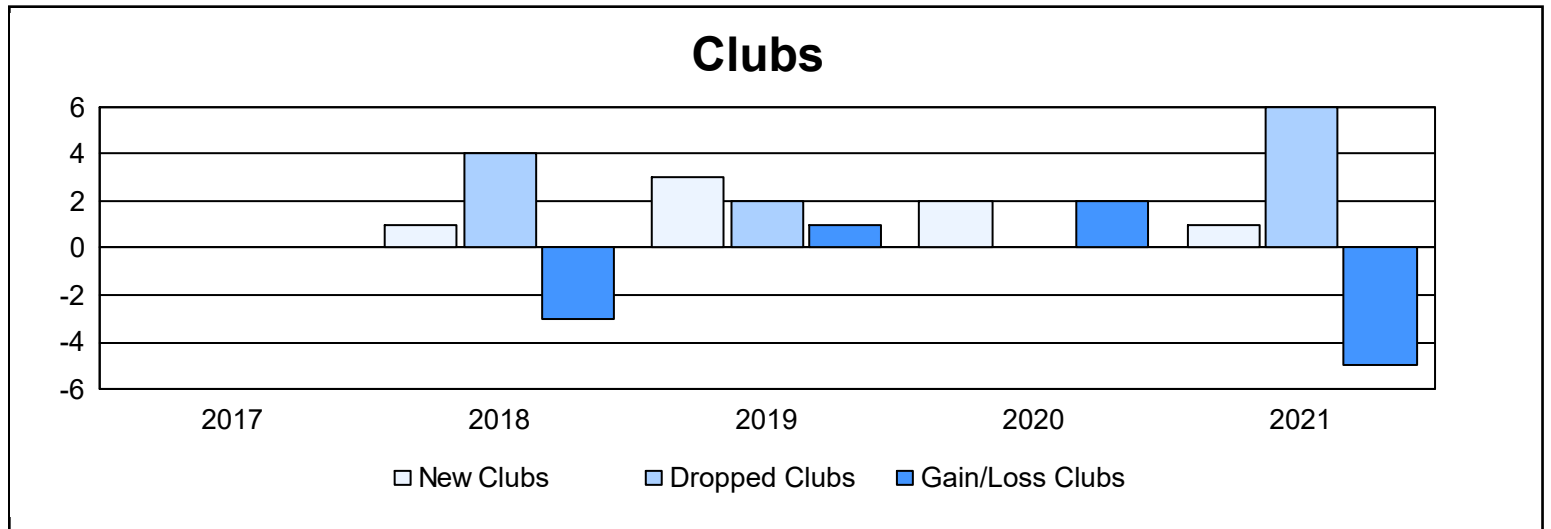

Year	New Clubs	Dropped Clubs	Gain/ Loss Clubs	New Members	Charter Members	Reinstate Members	Transfer Members	Total Member Added	Total Members Dropped	Gain/ Loss Members
2016-2017	0	0	0	113	14	27	9	163	186	-23
2017-2018	1	4	-3	75	25	1	7	108	190	-82
2018-2019	3	2	1	126	104	25	16	271	243	28
2019-2020	2	0	2	91	55	2	8	156	130	26
2020-2021	1	6	-5	63	43	2	23	131	257	-126
<b>Average</b>	<b>1</b>	<b>2</b>	<b>-1</b>	<b>94</b>	<b>48</b>	<b>11</b>	<b>13</b>	<b>166</b>	<b>201</b>	<b>-35</b>

### Membership Composition June 2021 Cumulative