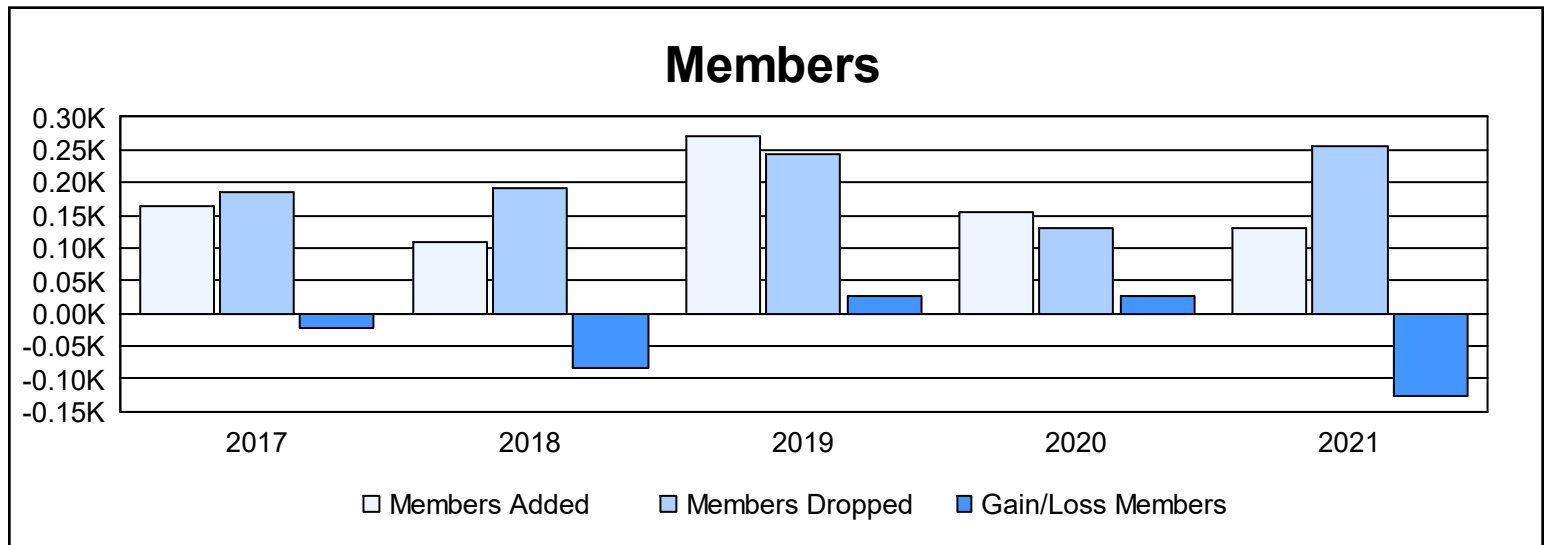

Year	New Clubs	Dropped Clubs	Gain/ Loss Clubs	New Members	Charter Members	Reinstate Members	Transfer Members	Total Member Added	Total Members Dropped	Gain/ Loss Members
2016-2017	0	0	0	113	14	27	9	163	186	-23
2017-2018	1	4	-3	75	25	1	7	108	190	-82
2018-2019	3	2	1	126	104	25	16	271	243	28
2019-2020	2	0	2	91	55	2	8	156	130	26
2020-2021	1	6	-5	63	43	2	23	131	257	-126
<b>Average</b>	<b>1</b>	<b>2</b>	<b>-1</b>	<b>94</b>	<b>48</b>	<b>11</b>	<b>13</b>	<b>166</b>	<b>201</b>	<b>-35</b>

### Membership Composition June 2021 Cumulative